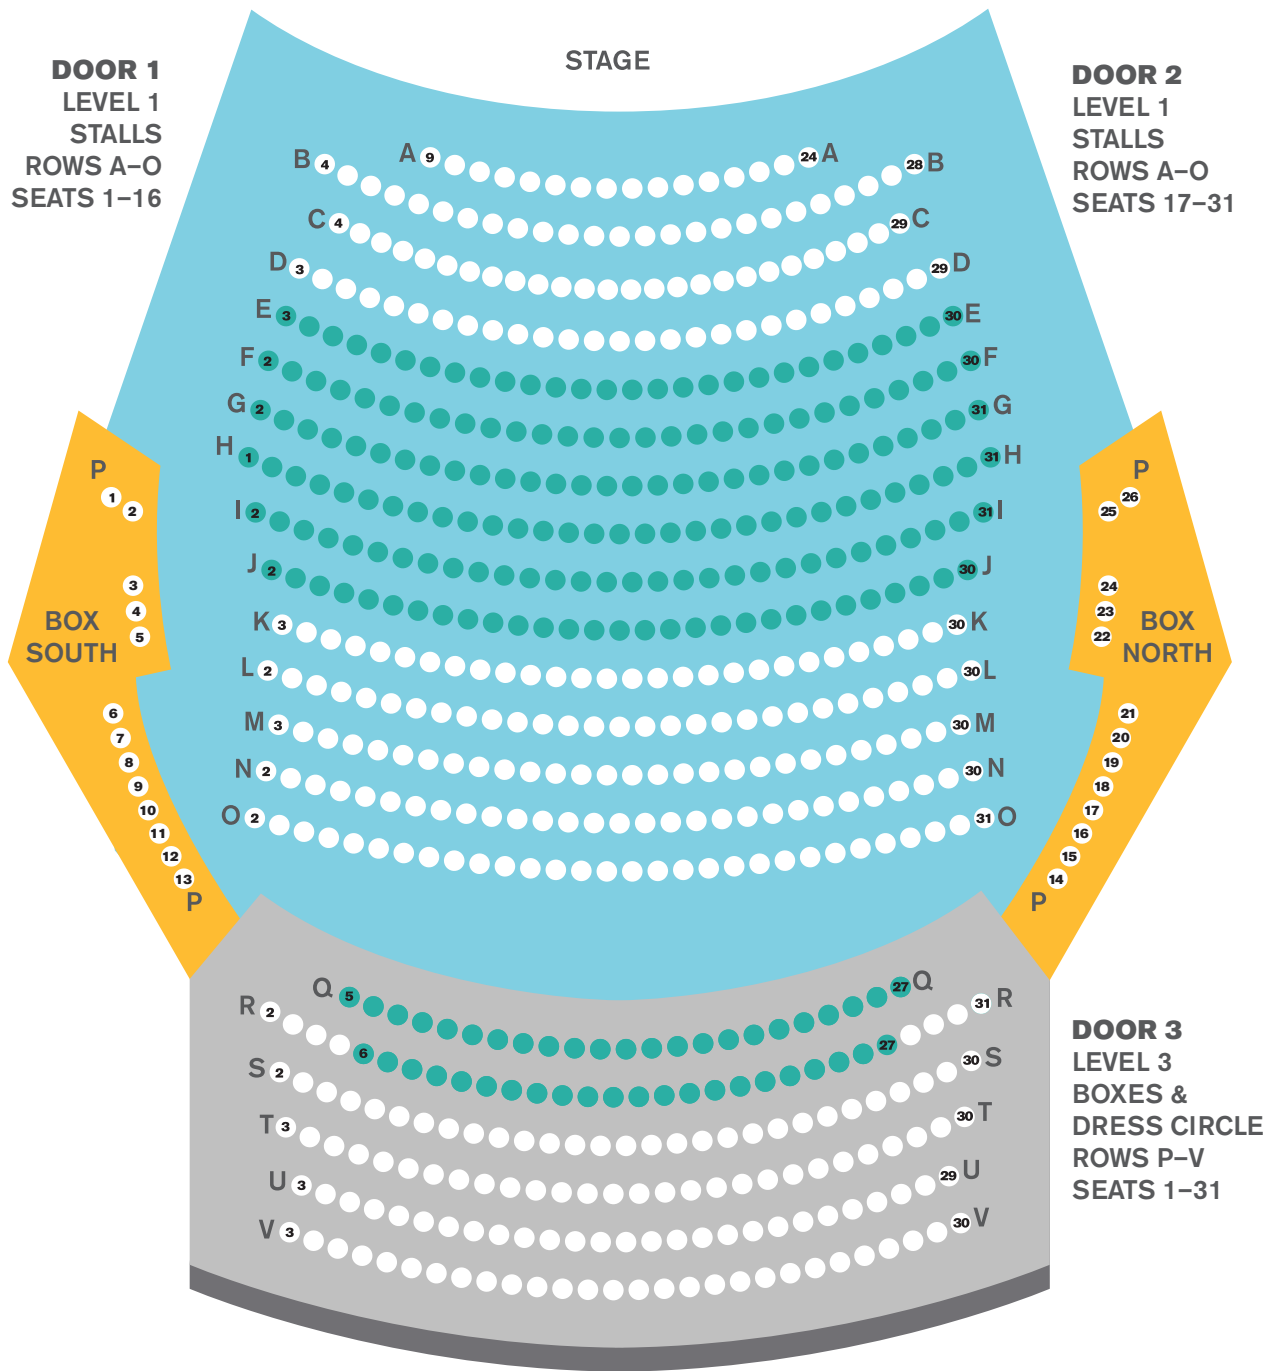

GLASSHOUSE THEATRE

STALLS BOXES DRESS CIRCLE

- PREMIUM SEATING
- A-RESERVE SEATING