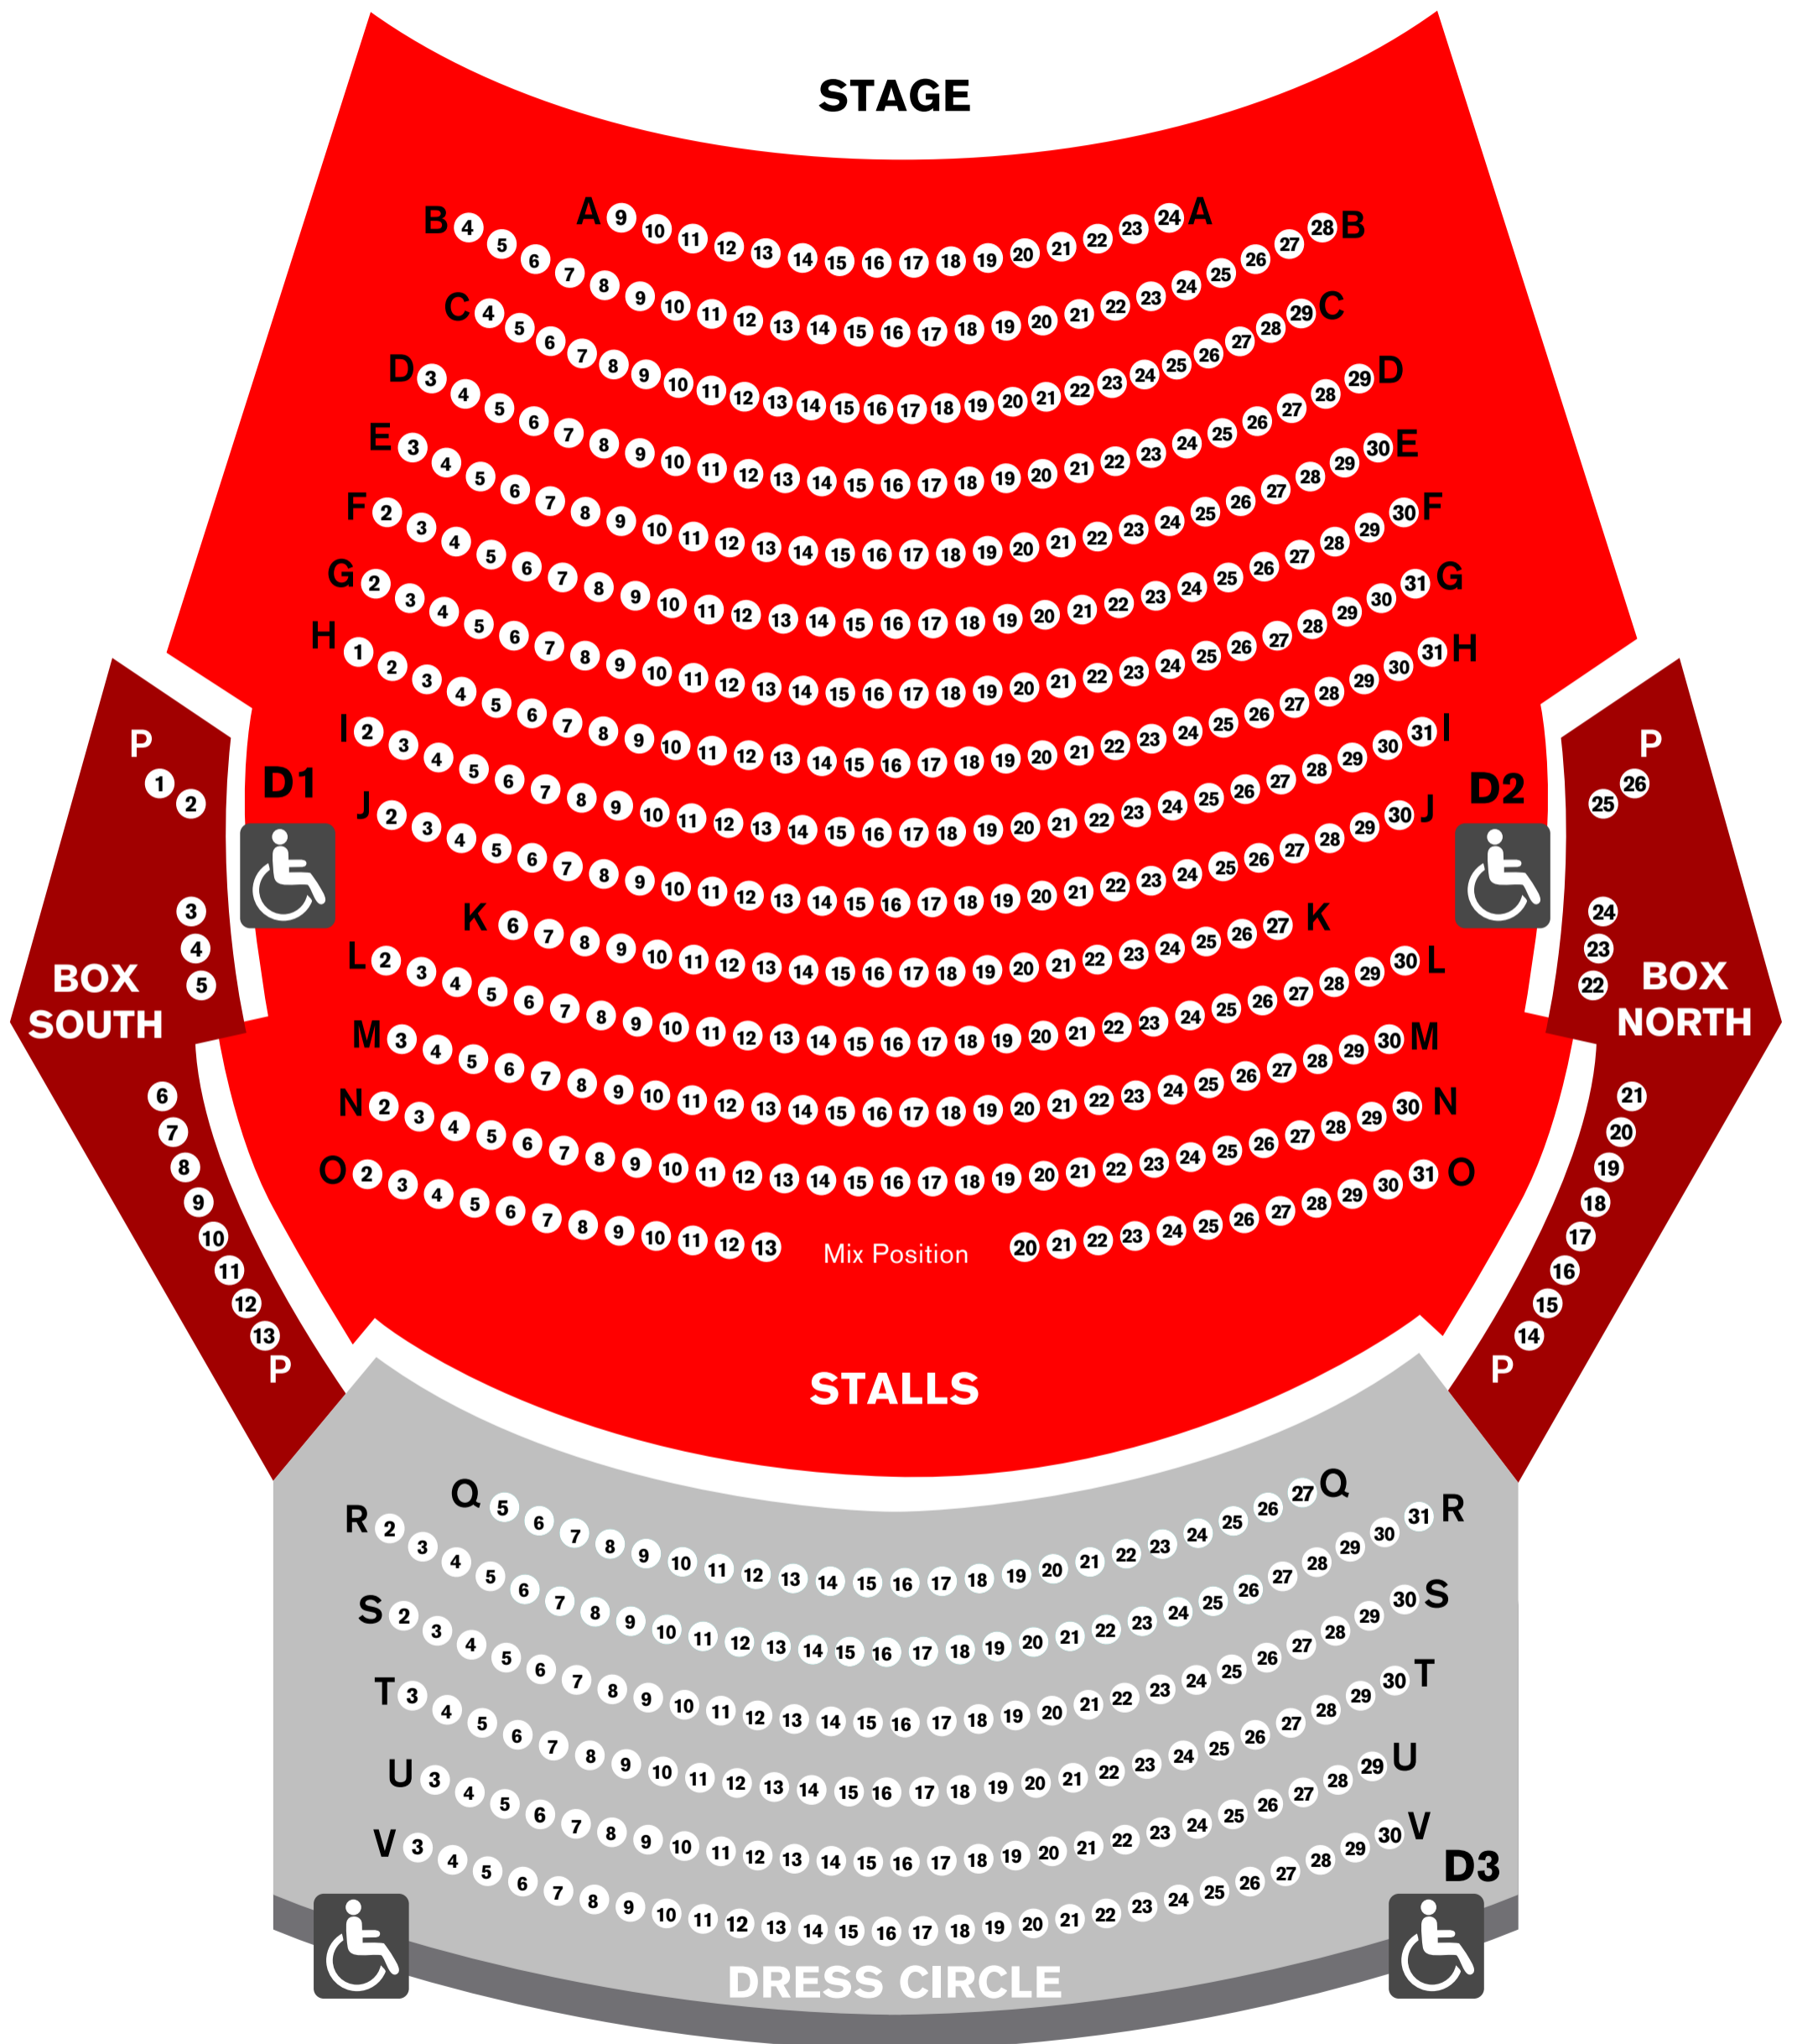

# Theatre

## GLASSHOUSE PORT MACQUARIE

**STALLS BOXES** DRESS CIRCLE

Accessible seats row J and Row V