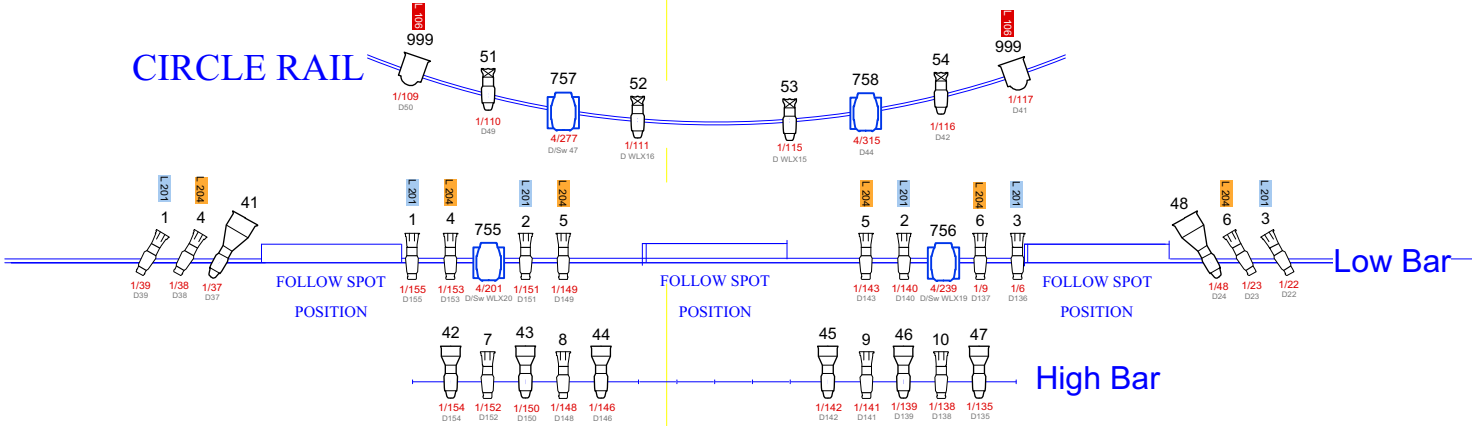

Lighting Legend

BOX FRONT
OP

BOX FRONT
PS

LIGHTING BRIDGE NO. 1

LIGHTING BRIDGE NO. 2