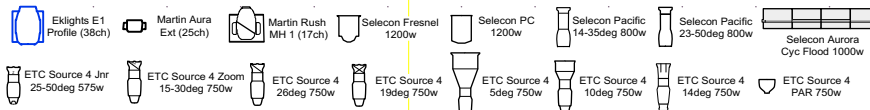

Lighting Legend

BOX FRONT
OP

BOX FRONT
PS

LIGHTING BRIDGE NO. 1

LIGHTING BRIDGE NO. 2