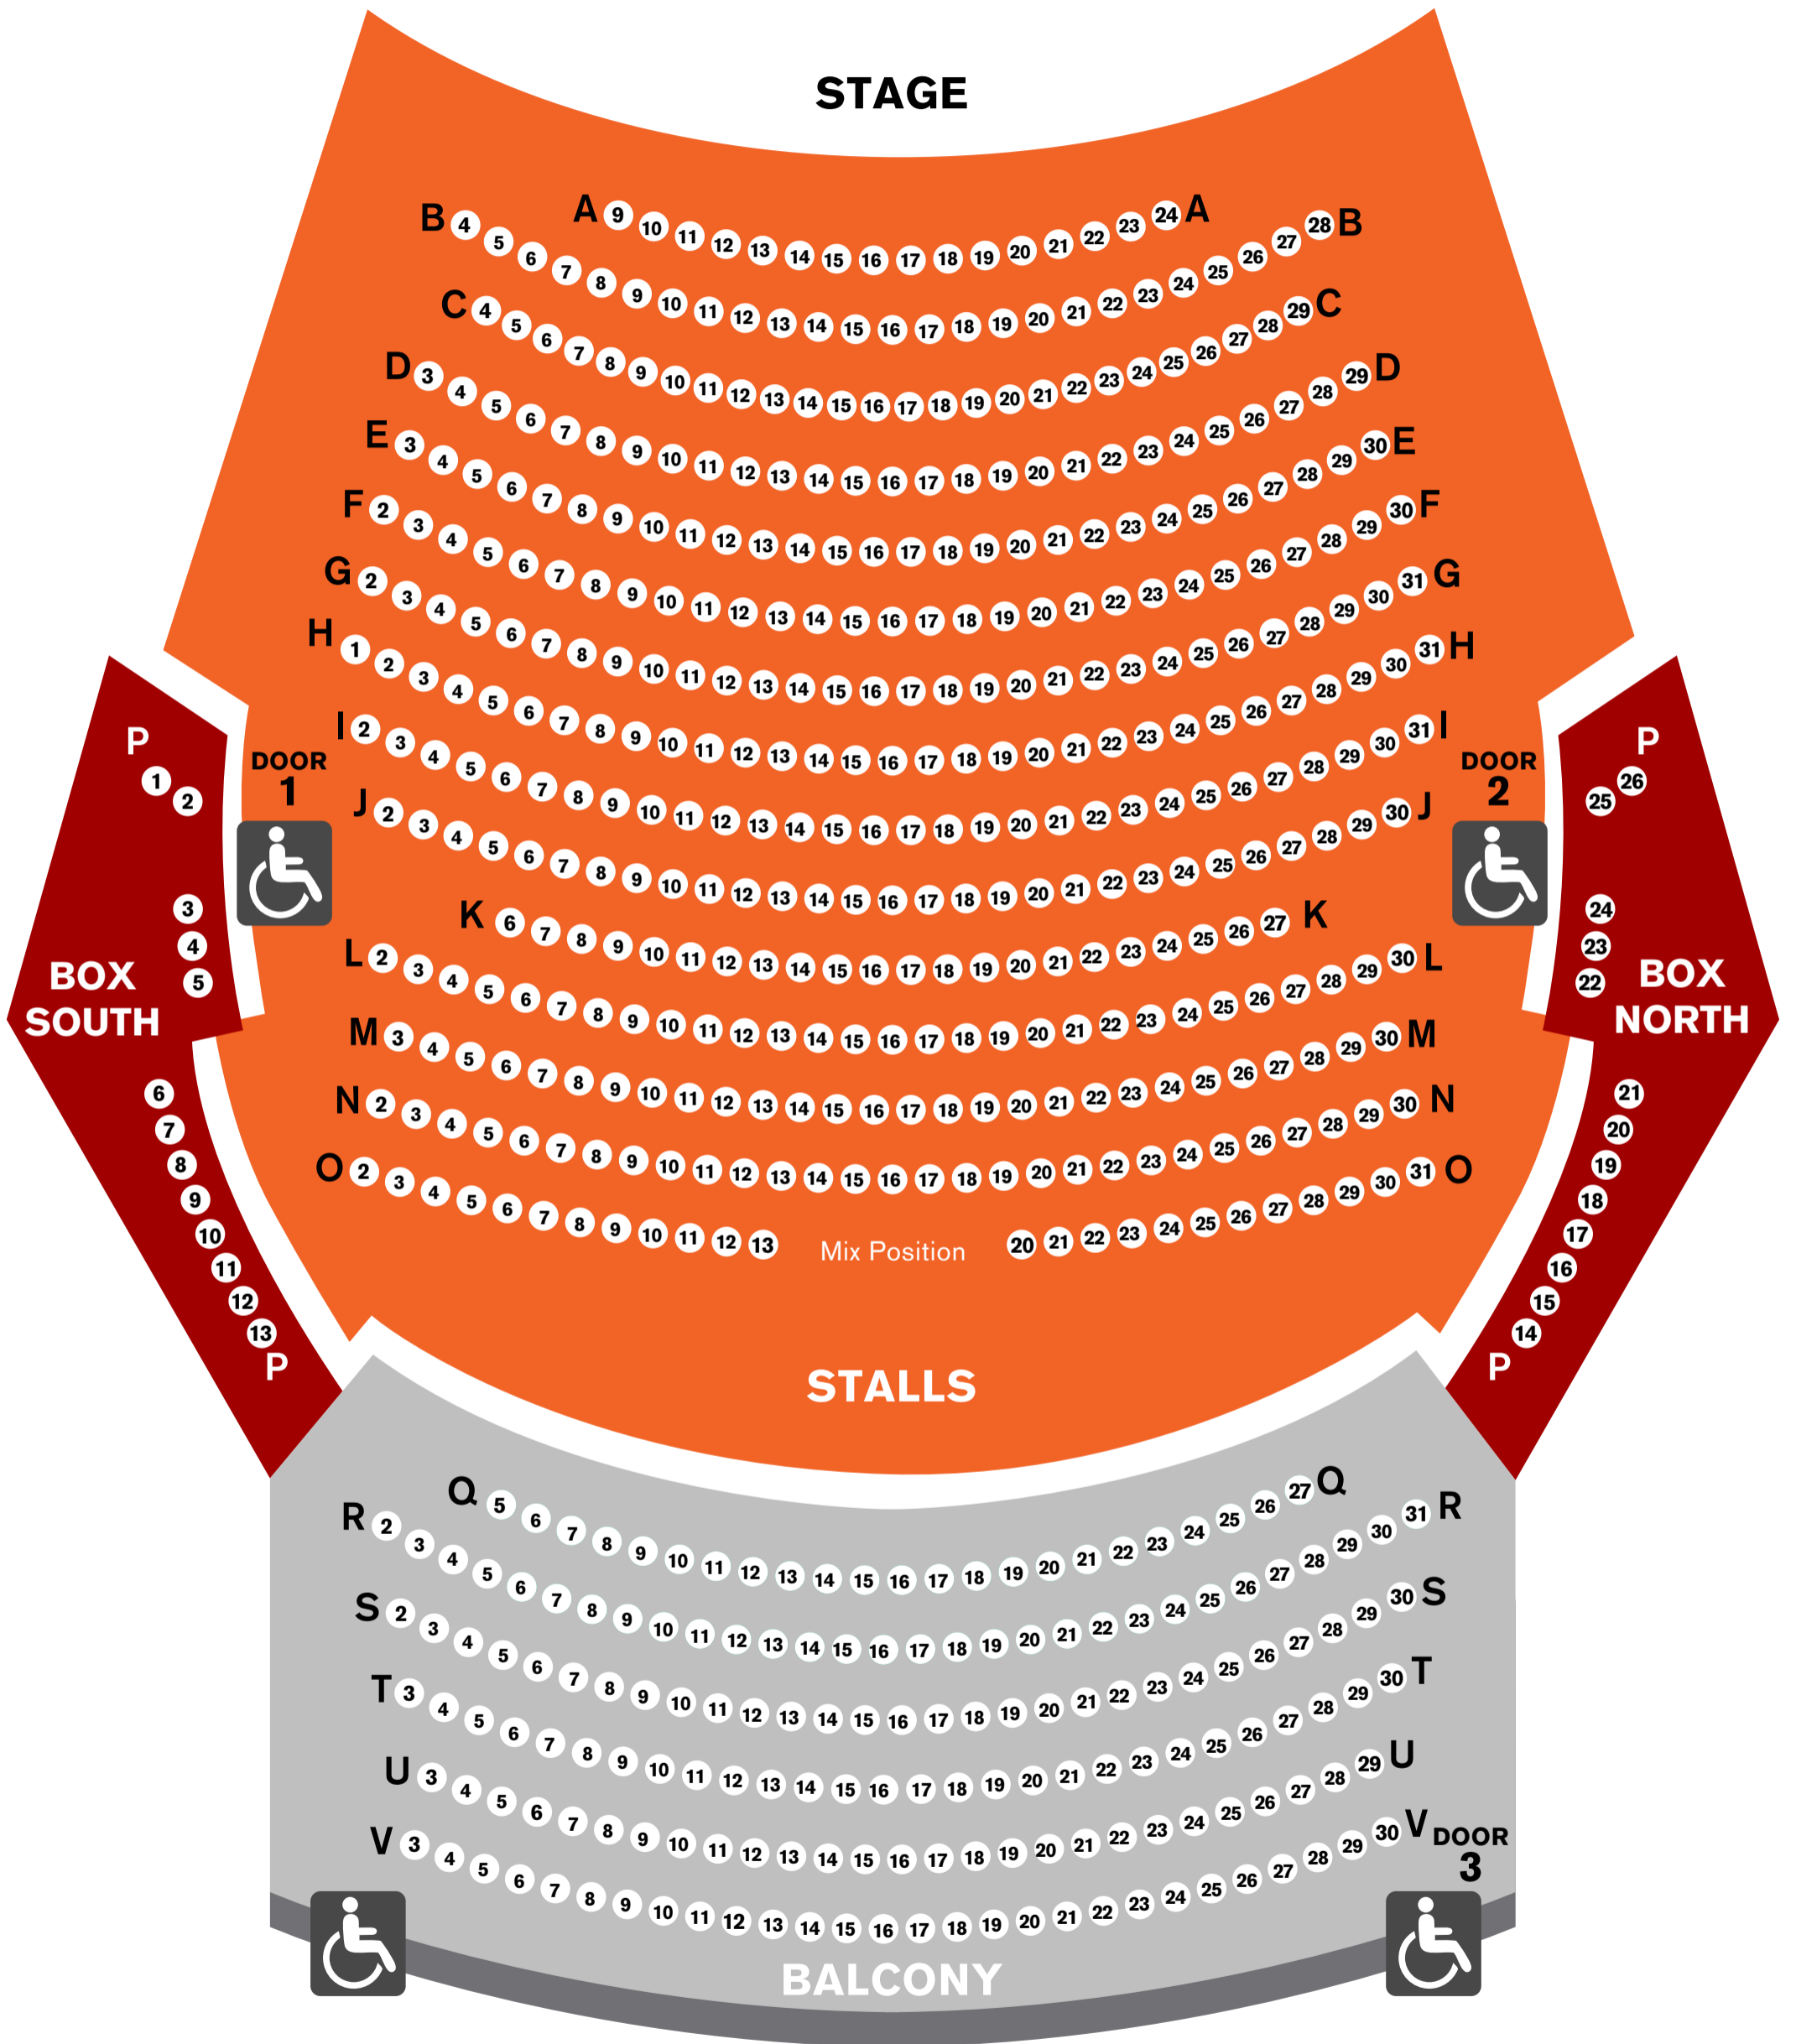

# GLASSHOUSE PORT MACQUARIE Theatre

**STALLS BOXES** BALCONY

Accessible seats row J and Row V